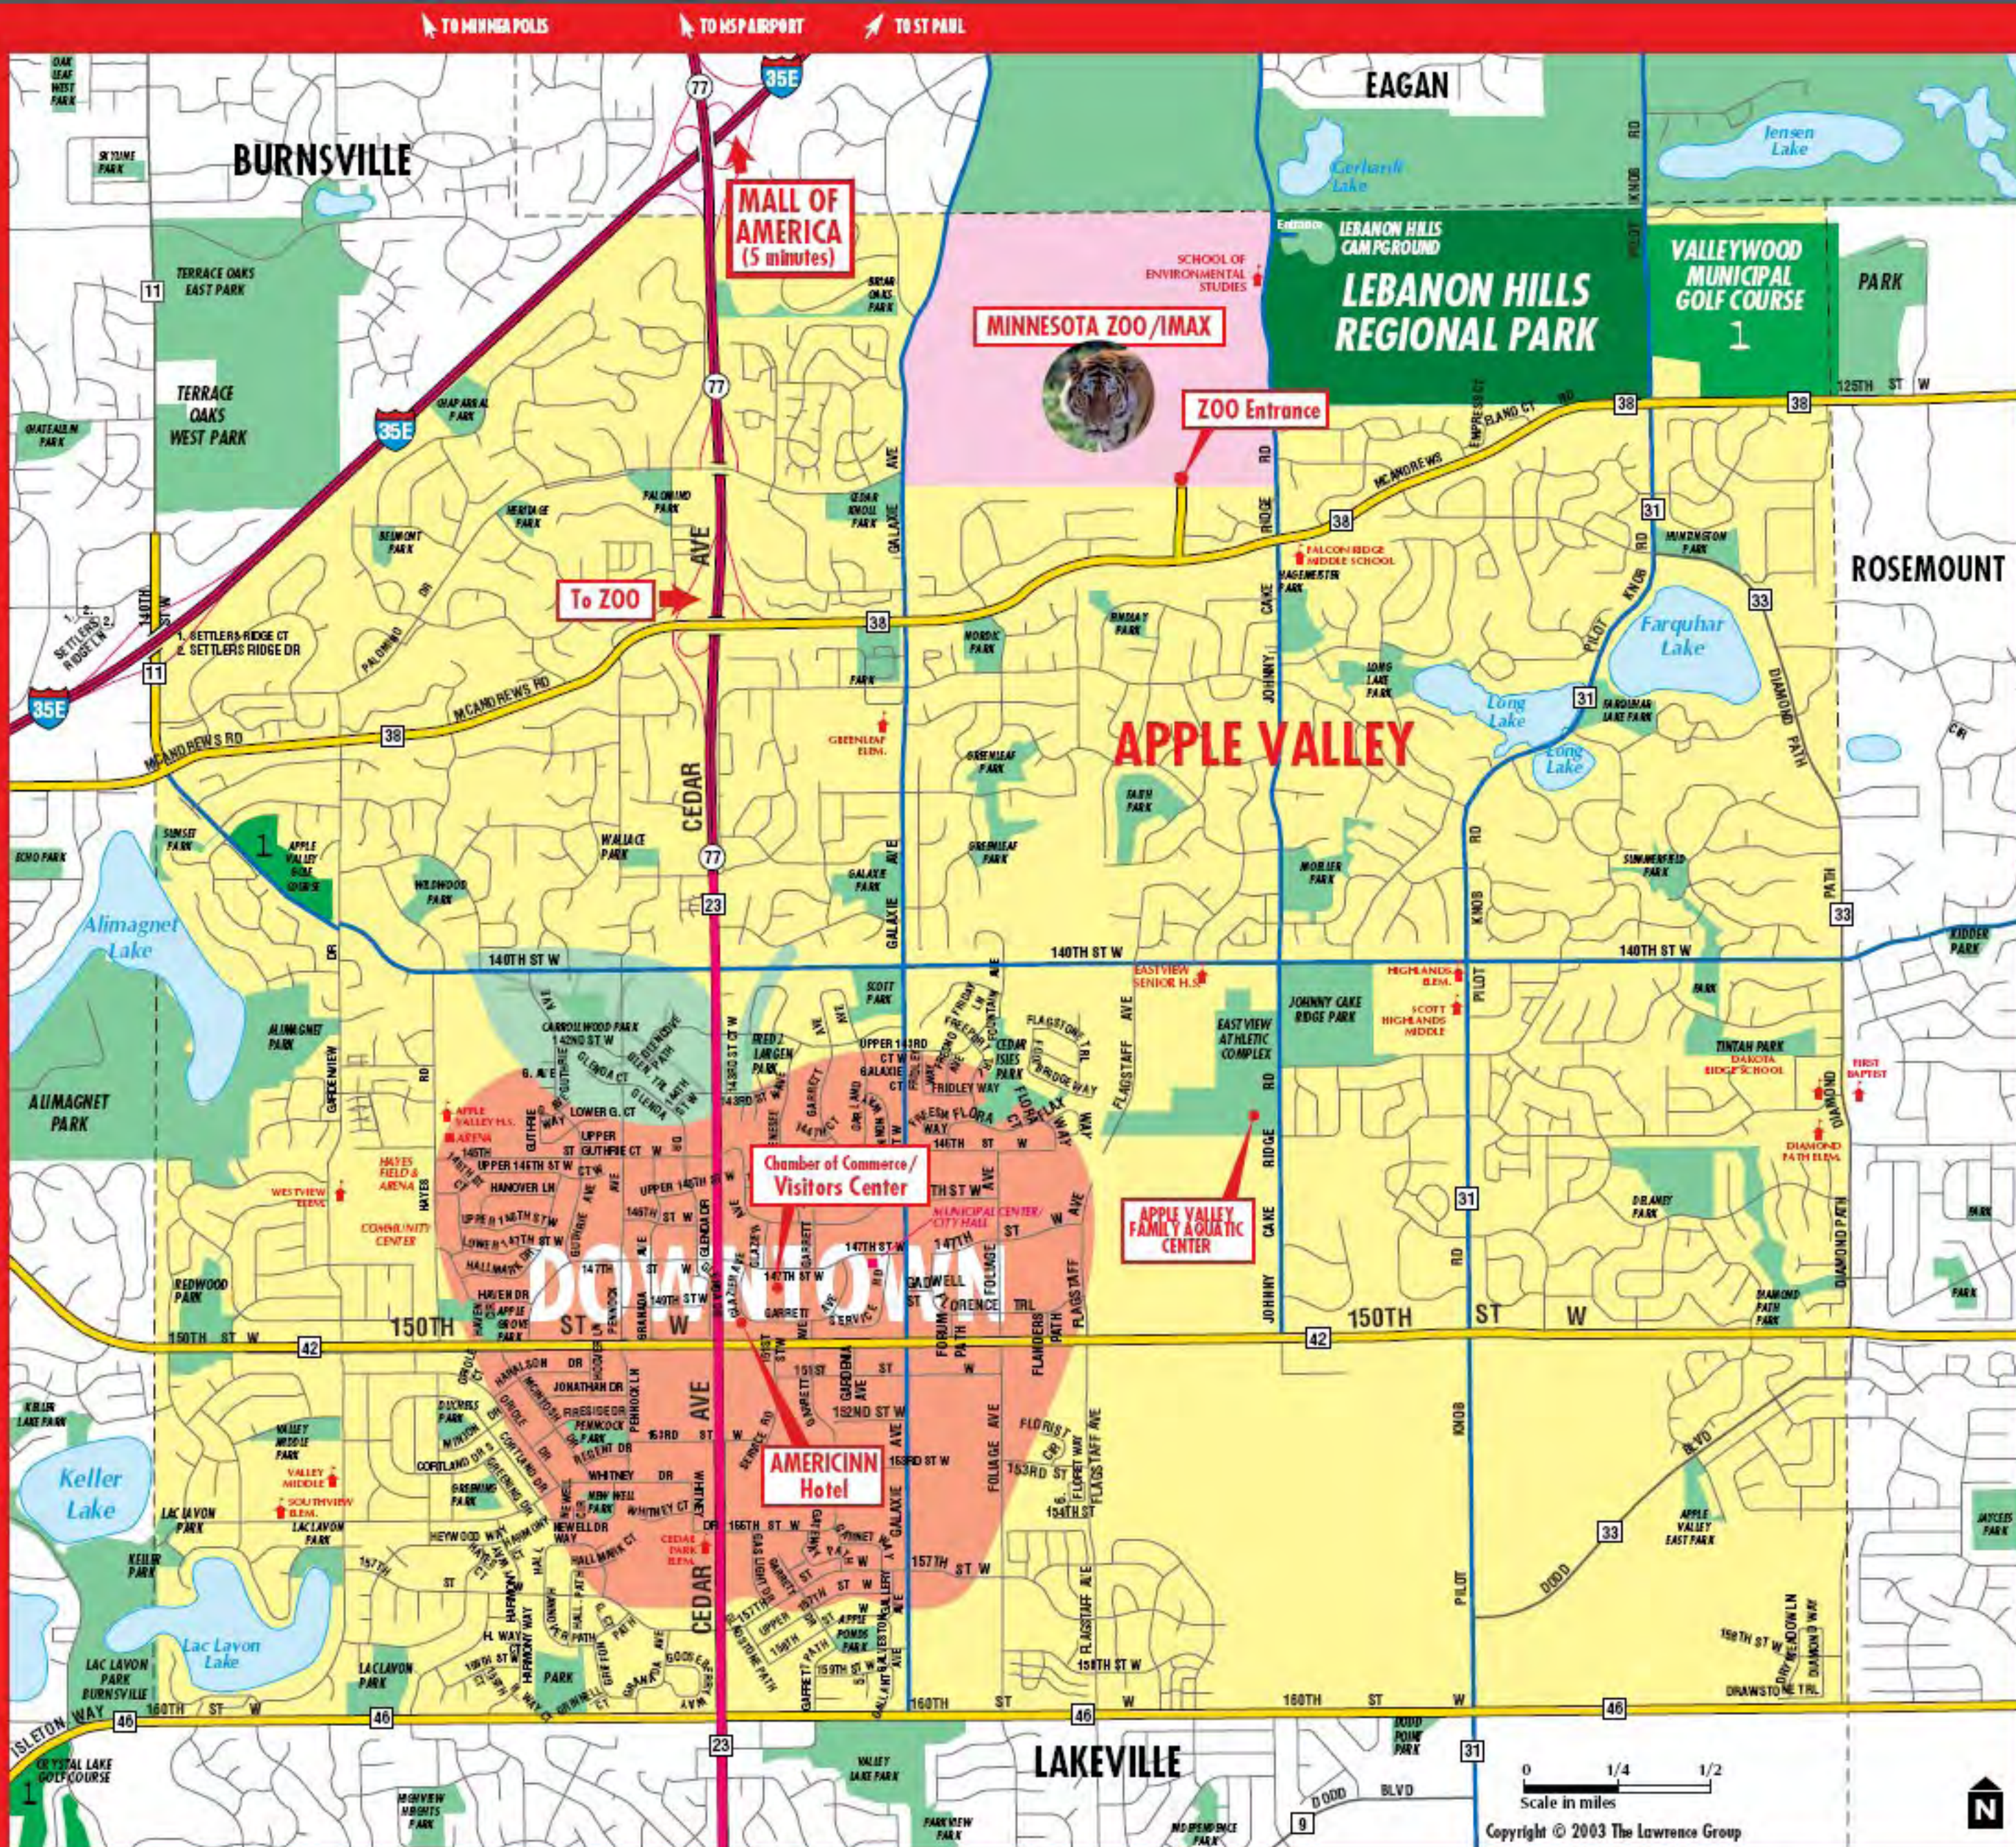

# DISCOVER APPLE VALLEY VISITOR MAP

Home of the Minnesota Zoo  
& Imation IMAX® Theatre

**Apple Valley  
Convention & Visitors  
Bureau**

Call Toll-Free 1-800-301-9435  
or 952-432-8422

[www.applevalleychamber.com](http://www.applevalleychamber.com)  
for free travel information or accommodations.

0 1/4 1/2  
Scale in miles

Copyright © 2003 The Lawrence Group

**DOWNTOWN APPLE VALLEY**

0 500 1000 1500 2000

Scale in feet

N

**Apple Valley**  
Convention & Visitors Bureau

Call Toll-Free 1-800-301-9435  
or 952-432-8422

**160th ST W Restaurants**

RANTON BAKERY  
CORNELIUS' PIZZERIA  
CARTIER'S PIZZERIA  
CARTIER'S PIZZERIA  
CARTIER'S PIZZERIA