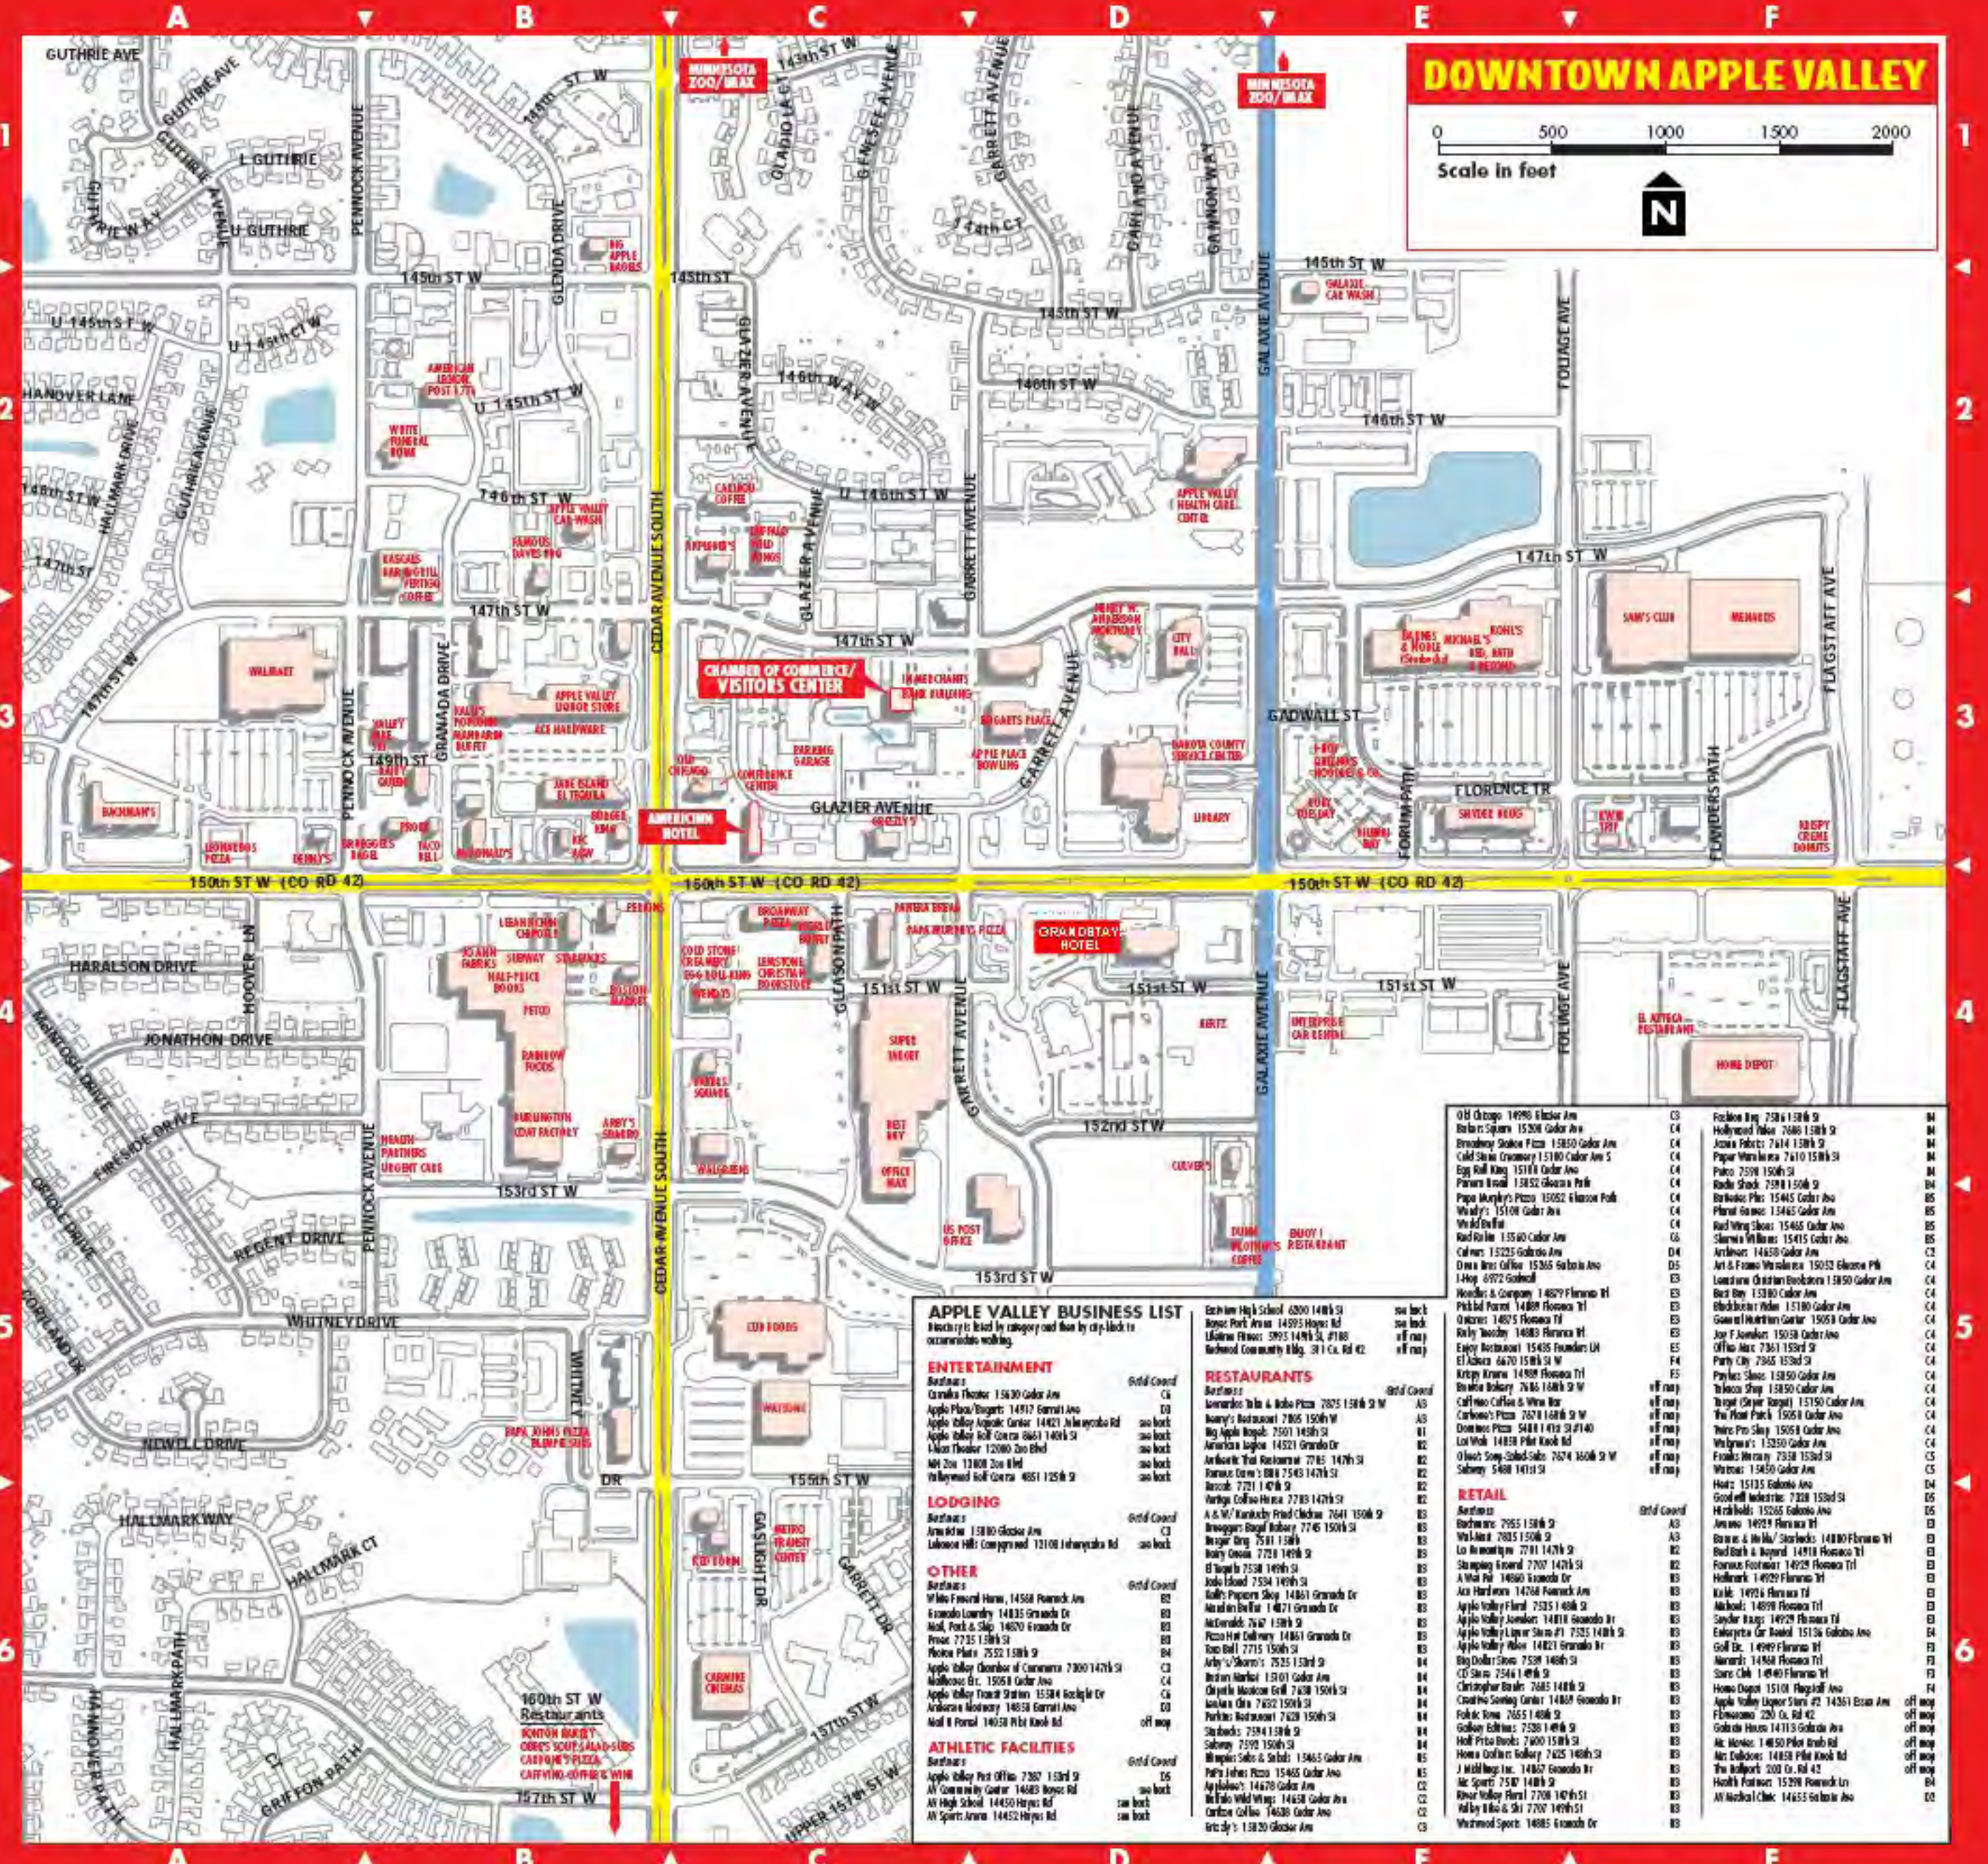

DOWNTOWN APPLE VALLEY

0 500 1000 1500 2000

Scale in feet

N

Apple Valley
Convention & Visitors Bureau

Call Toll-Free 1-800-301-9435
or 952-432-8422

www.applevalleychamber.com
for free travel information.

APPLE VALLEY BUSINESS LIST
Businesses listed by category and then by city block to accommodate walking.

Category	Business Name	Address	City Block	
ENTERTAINMENT	Camelia Theater	15030 Cedar Ave	Gold Coast	
	Apple Place/Theater	14917 Cornell Ave	CG	
	Apple Valley Aquatic Center	14421 Johnson Rd	no back	
	Apple Valley Golf Course	5851 140th St	no back	
	Apple Valley Theater	12000 2nd Blvd	no back	
	Apple Valley 18th Hole Golf	13800 2nd Blvd	no back	
	Yellowhead Golf Course	4651 125th St	no back	
	RESTAURANTS	Apple Valley Pizzeria	14917 Cornell Ave	CG
		Apple Valley Pizzeria	14917 Cornell Ave	CG
		Apple Valley Pizzeria	14917 Cornell Ave	CG
Apple Valley Pizzeria		14917 Cornell Ave	CG	
Apple Valley Pizzeria		14917 Cornell Ave	CG	
Apple Valley Pizzeria		14917 Cornell Ave	CG	
Apple Valley Pizzeria		14917 Cornell Ave	CG	
Apple Valley Pizzeria		14917 Cornell Ave	CG	
Apple Valley Pizzeria		14917 Cornell Ave	CG	
Apple Valley Pizzeria		14917 Cornell Ave	CG	
LODGING	Apple Valley Motel	15000 Cedar Ave	Gold Coast	
	Apple Valley Motel	15000 Cedar Ave	Gold Coast	
	Apple Valley Motel	15000 Cedar Ave	Gold Coast	
	Apple Valley Motel	15000 Cedar Ave	Gold Coast	
	Apple Valley Motel	15000 Cedar Ave	Gold Coast	
	Apple Valley Motel	15000 Cedar Ave	Gold Coast	
	Apple Valley Motel	15000 Cedar Ave	Gold Coast	
	Apple Valley Motel	15000 Cedar Ave	Gold Coast	
	Apple Valley Motel	15000 Cedar Ave	Gold Coast	
	Apple Valley Motel	15000 Cedar Ave	Gold Coast	
OTHER	Apple Valley Chamber of Commerce	7300 147th St	CG	
	Apple Valley Chamber of Commerce	7300 147th St	CG	
	Apple Valley Chamber of Commerce	7300 147th St	CG	
	Apple Valley Chamber of Commerce	7300 147th St	CG	
	Apple Valley Chamber of Commerce	7300 147th St	CG	
	Apple Valley Chamber of Commerce	7300 147th St	CG	
	Apple Valley Chamber of Commerce	7300 147th St	CG	
	Apple Valley Chamber of Commerce	7300 147th St	CG	
	Apple Valley Chamber of Commerce	7300 147th St	CG	
	Apple Valley Chamber of Commerce	7300 147th St	CG	
ATHLETIC FACILITIES	Apple Valley Post Office	7302 147th St	CG	
	Apple Valley Post Office	7302 147th St	CG	
	Apple Valley Post Office	7302 147th St	CG	
	Apple Valley Post Office	7302 147th St	CG	
	Apple Valley Post Office	7302 147th St	CG	
	Apple Valley Post Office	7302 147th St	CG	
	Apple Valley Post Office	7302 147th St	CG	
	Apple Valley Post Office	7302 147th St	CG	
	Apple Valley Post Office	7302 147th St	CG	
	Apple Valley Post Office	7302 147th St	CG	

160th ST W Restaurants

RANTON BAKERY
CORNELIUS' PIZZERIA
CARTIER'S PIZZERIA
CARTIER'S PIZZERIA
CARTIER'S PIZZERIA